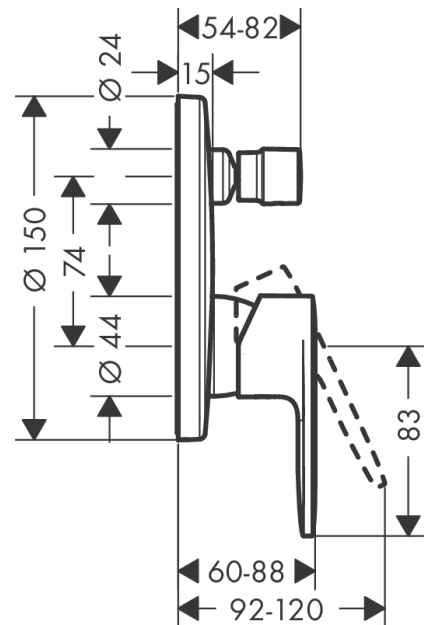

Vernis Blend

Single lever bath mixer for concealed installation for iBox universal

Surfaces: **Chrome** Article Number: **71466000**

Description

product features

- 2 functions
- connection type: basic set
- flow rate upper outlet: 21 l/min
- flow rate lower outlet: 29 l/min
- min. operating pressure: 1 bar
- max. operating pressure: 10 bar
- ceramic cartridge
- temperature limitation adjustable
- diverter with automatic resetting
- suitable for continuous flow water heaters

Product image

Scale drawing

Flowchart