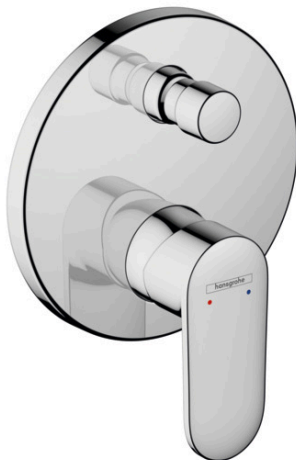

Vernis Blend

Single lever bath mixer for concealed installation for iBox universal

Surfaces: **Chrome** Article Number: **71466000**

Description

product features

- 2 functions
- connection type: basic set
- flow rate upper outlet: 21 l/min
- flow rate lower outlet: 29 l/min
- min. operating pressure: 1 bar
- max. operating pressure: 10 bar
- ceramic cartridge
- temperature limitation adjustable
- diverter with automatic resetting
- suitable for continuous flow water heaters

Product image

Scale drawing

Flowchart